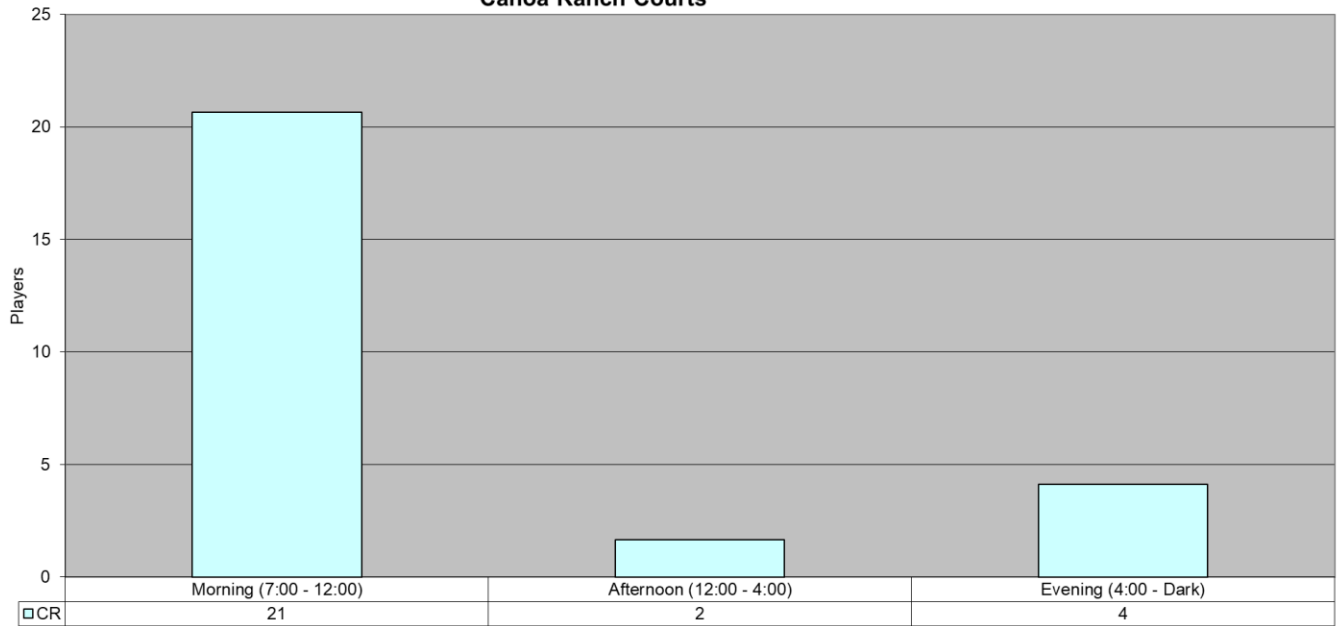

**September 2017 PickleBall Use
East Center**

**September 2017 PickleBall Use
Canoa Ranch Courts**

Average - All Fitness by: Hr	3	15	30	3	1	0	0	2	0	1	1	7	4	0	0
Players	EAST	CR	CCC	Total (All CTRS)											
Tot Month	1237	793	0	2030											
Per Day	41.2	26.4	0.0	67.7											
Avg Hr	2.7	2.2	0.0	5.0											