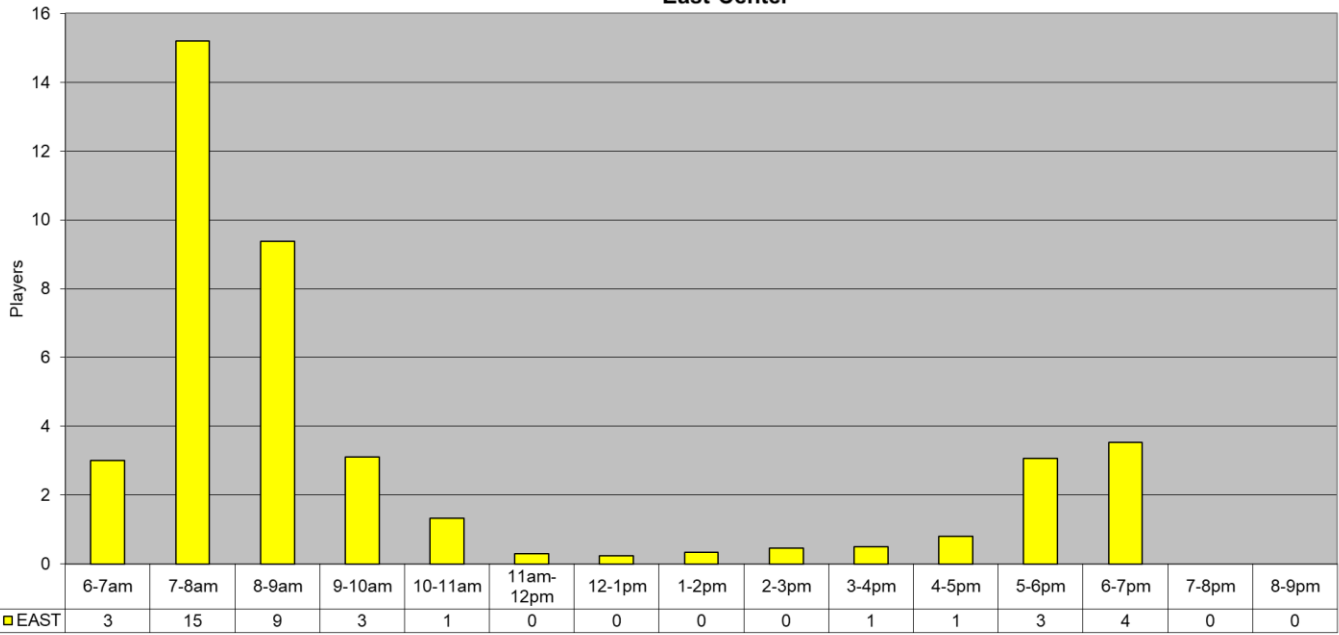

**September 2017 PickleBall Use
East Center**

**September 2017 PickleBall Use
Canoa Ranch Courts**

Average - All Fitness by: Hr	3	15	30	3	1	0	0	2	0	1	1	7	4	0	0
Players	EAST	CR	CCC	Total (All CTRS)											
Tot Month	1237	793	0	2030											
Per Day	41.2	26.4	0.0	67.7											
Avg Hr	2.7	2.2	0.0	5.0											