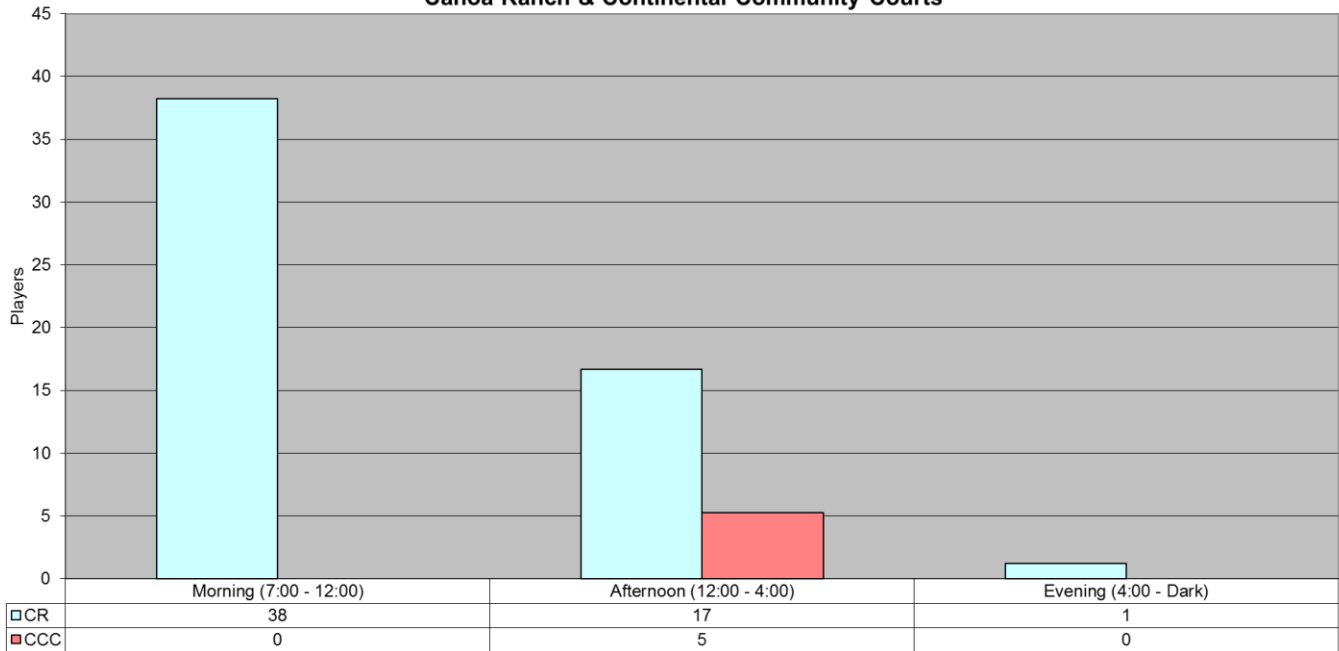

**March 2017 PickleBall Use
East Center**

**March 2017 PickleBall Use
Canoa Ranch & Continental Community Courts**

Players	EAST	CR	CCC	Total (All CTRS)
Tot Month	3236	1739	162	5137
Per Day	104.4	56.1	5.2	165.7
Avg Hr	7.0	4.7	1.3	12.9