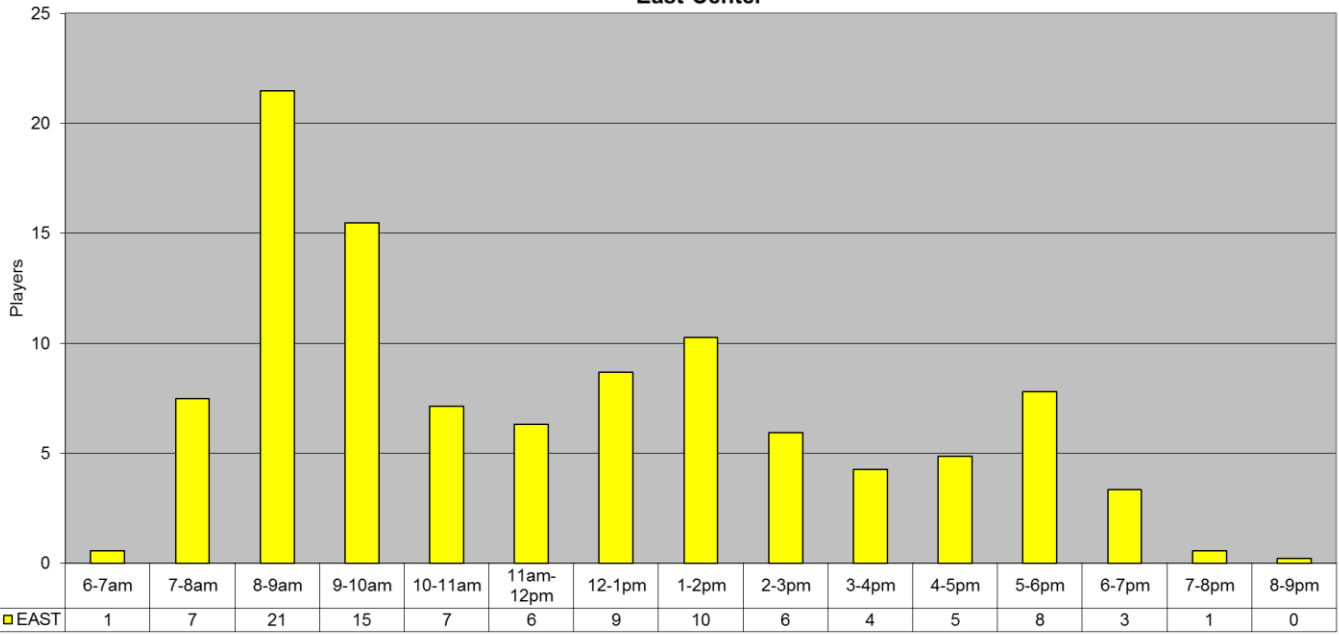

**March 2017 PickleBall Use
East Center**

**March 2017 PickleBall Use
Canoa Ranch & Continental Community Courts**

Players	EAST	CR	CCC	Total (All CTRS)
Tot Month	3236	1739	162	5137
Per Day	104.4	56.1	5.2	165.7
Avg Hr	7.0	4.7	1.3	12.9