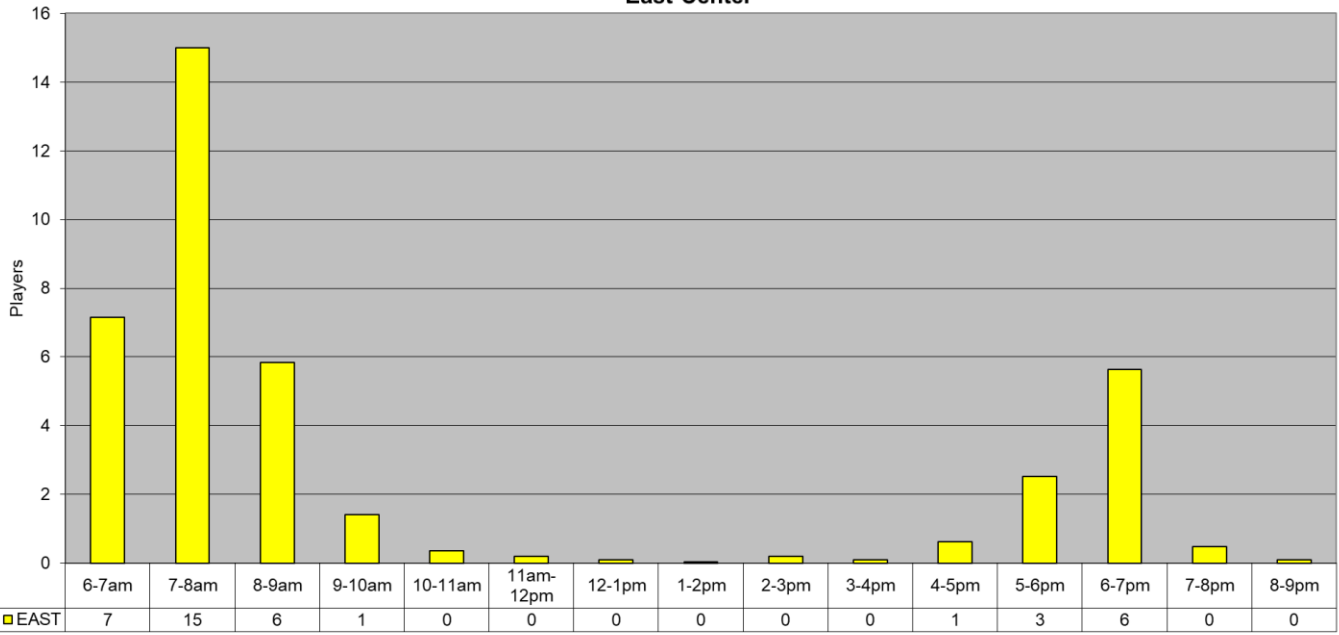

**July 2017 PickleBall Use
East Center**

**July 2017 PickleBall Use
Canoa Ranch Courts**

Average - All Fitness by: Hr	7	15	22	1	0	0	0	0	0	0	1	4	6	0	0
Players	EAST	CR	CCC	Total (All CTRS)											
Tot Month	1232	543	0	1775											
Per Day	39.7	17.5	0.0	57.3											
Avg Hr	2.6	1.5	0.0	4.1											