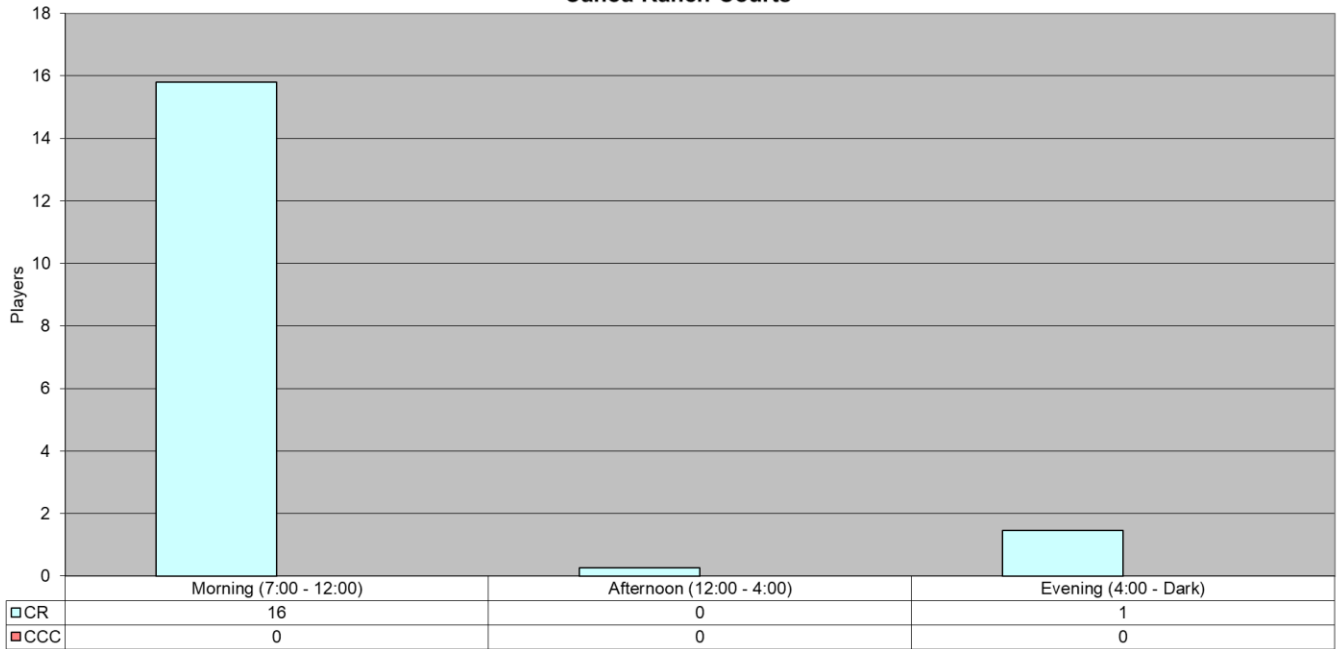

**July 2017 PickleBall Use
East Center**

**July 2017 PickleBall Use
Canoa Ranch Courts**

Average - All Fitness by: Hr	7	15	22	1	0	0	0	0	0	0	1	4	6	0	0
Players	EAST	CR	CCC	Total (All CTRS)											
Tot Month	1232	543	0	1775											
Per Day	39.7	17.5	0.0	57.3											
Avg Hr	2.6	1.5	0.0	4.1											