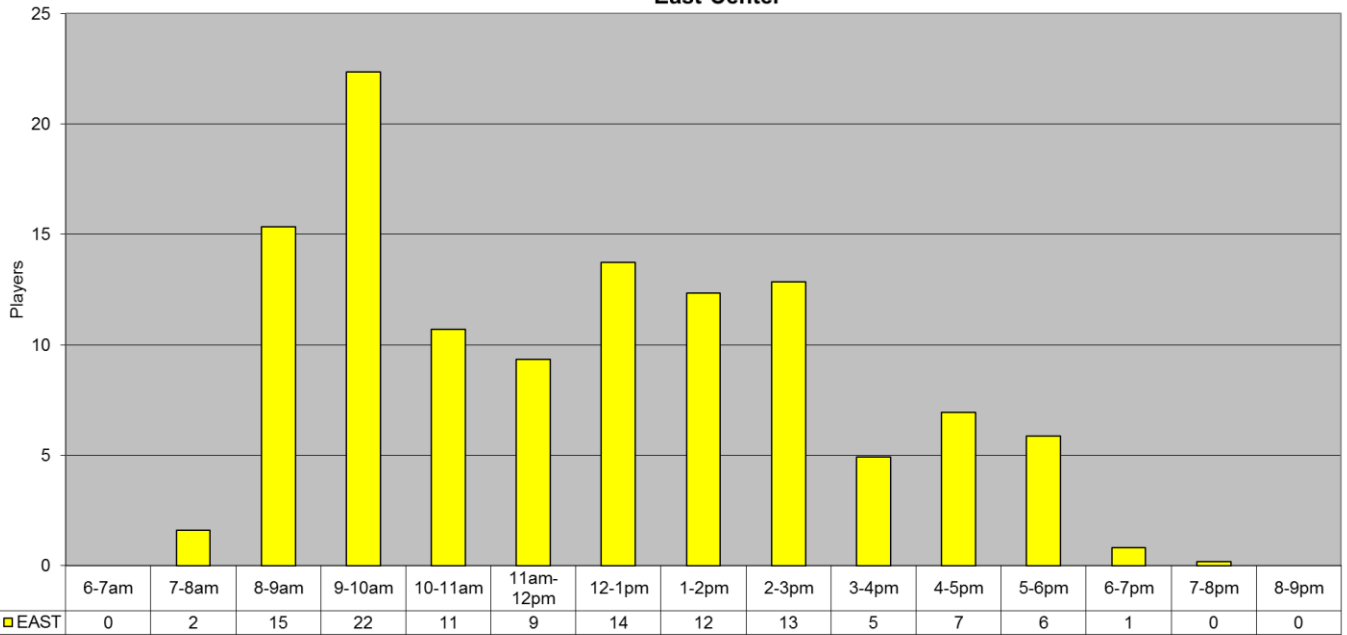

**February 2017 PickleBall Use
East Center**

**February 2017 PickleBall Use
Canoa Ranch & Continental Community Courts**

Players	EAST	CR	CCC	Total (All CTRS)
Tot Month	3278	1845	110	5233
Per Day	117.1	65.9	3.9	186.9
Avg Hr	7.8	5.5	1.0	14.3