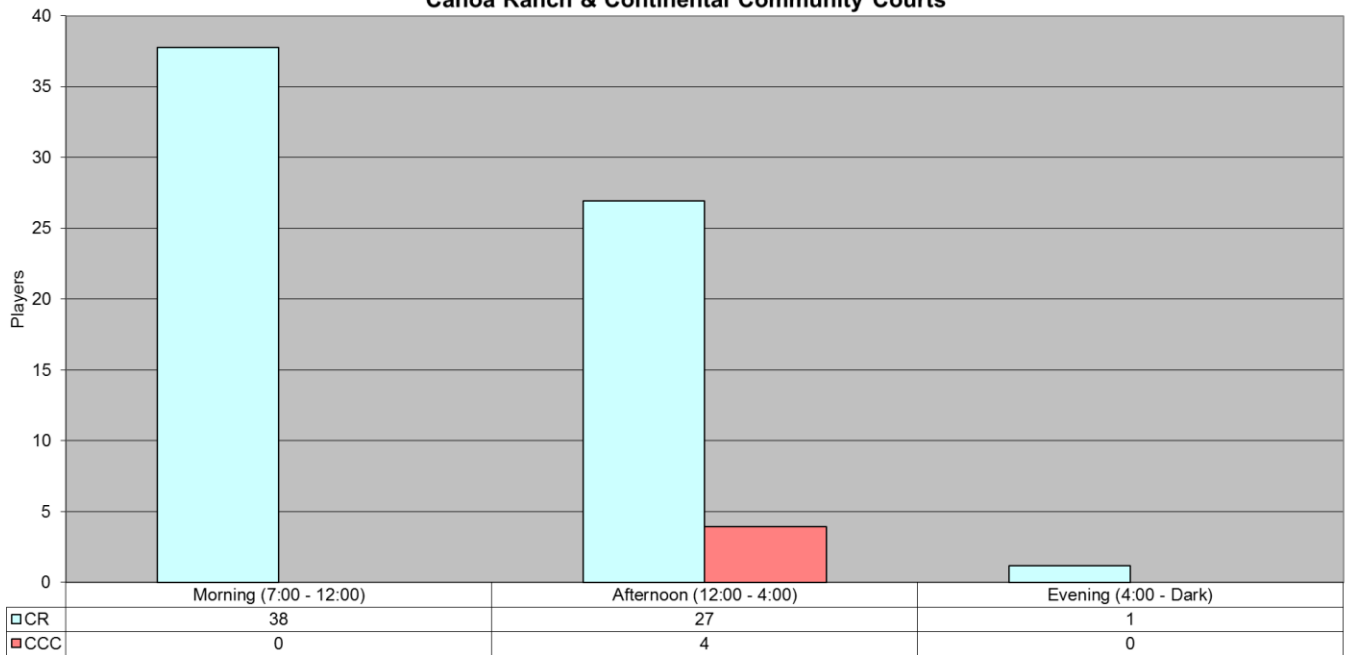

**February 2017 PickleBall Use
East Center**

**February 2017 PickleBall Use
Canoa Ranch & Continental Community Courts**

Players	EAST	CR	CCC	Total (All CTRS)
Tot Month	3278	1845	110	5233
Per Day	117.1	65.9	3.9	186.9
Avg Hr	7.8	5.5	1.0	14.3