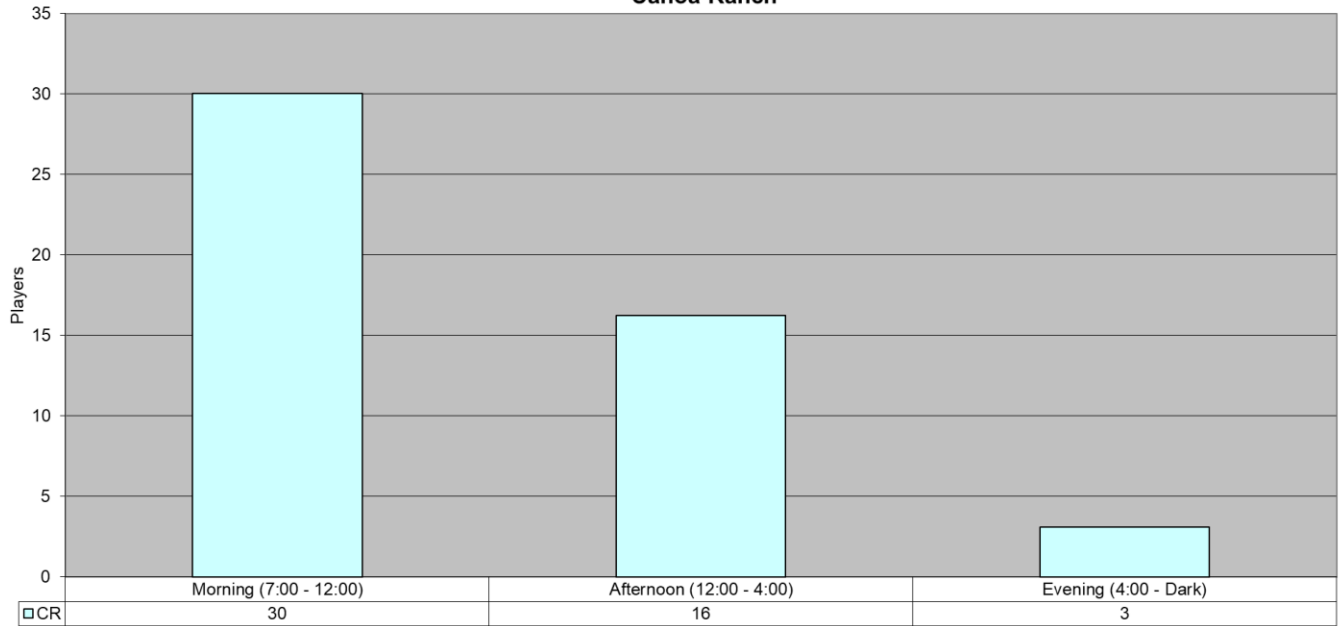

**December 2017 PickleBall Use  
East Center**

**December 2017 PickleBall Use  
Canoa Ranch**

Average - All Fitness by: Hr	0	4	40	14	8	9	11	22	7	4	2	9	1	0	0
Players	EAST	CR	CCC	Total (All CTRS)											
Tot Month	2505	1531	0	4036											
Per Day	80.8	49.4	0.0	130.2											
Avg Hr	5.4	4.1	0.0	9.5											