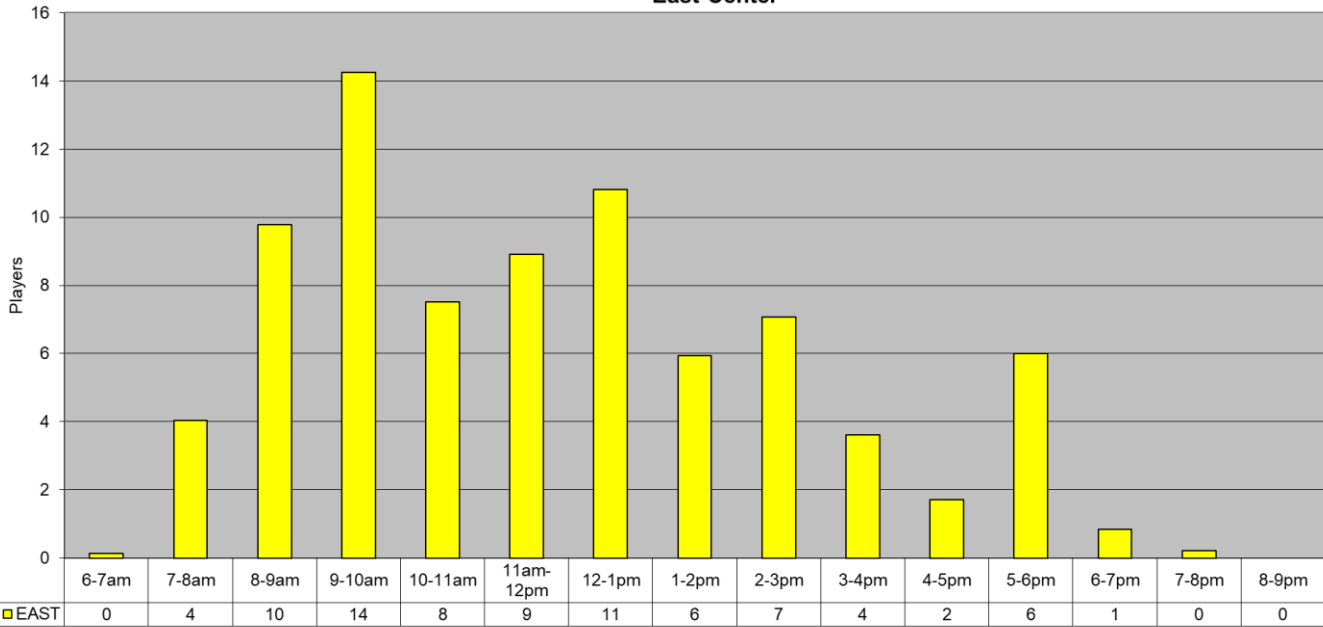

**December 2017 PickleBall Use  
East Center**

**December 2017 PickleBall Use  
Canoa Ranch**

Average - All Fitness by: Hr	0	4	40	14	8	9	11	22	7	4	2	9	1	0	0
Players	EAST	CR	CCC	Total (All CTRS)											
Tot Month	2505	1531	0	4036											
Per Day	80.8	49.4	0.0	130.2											
Avg Hr	5.4	4.1	0.0	9.5											